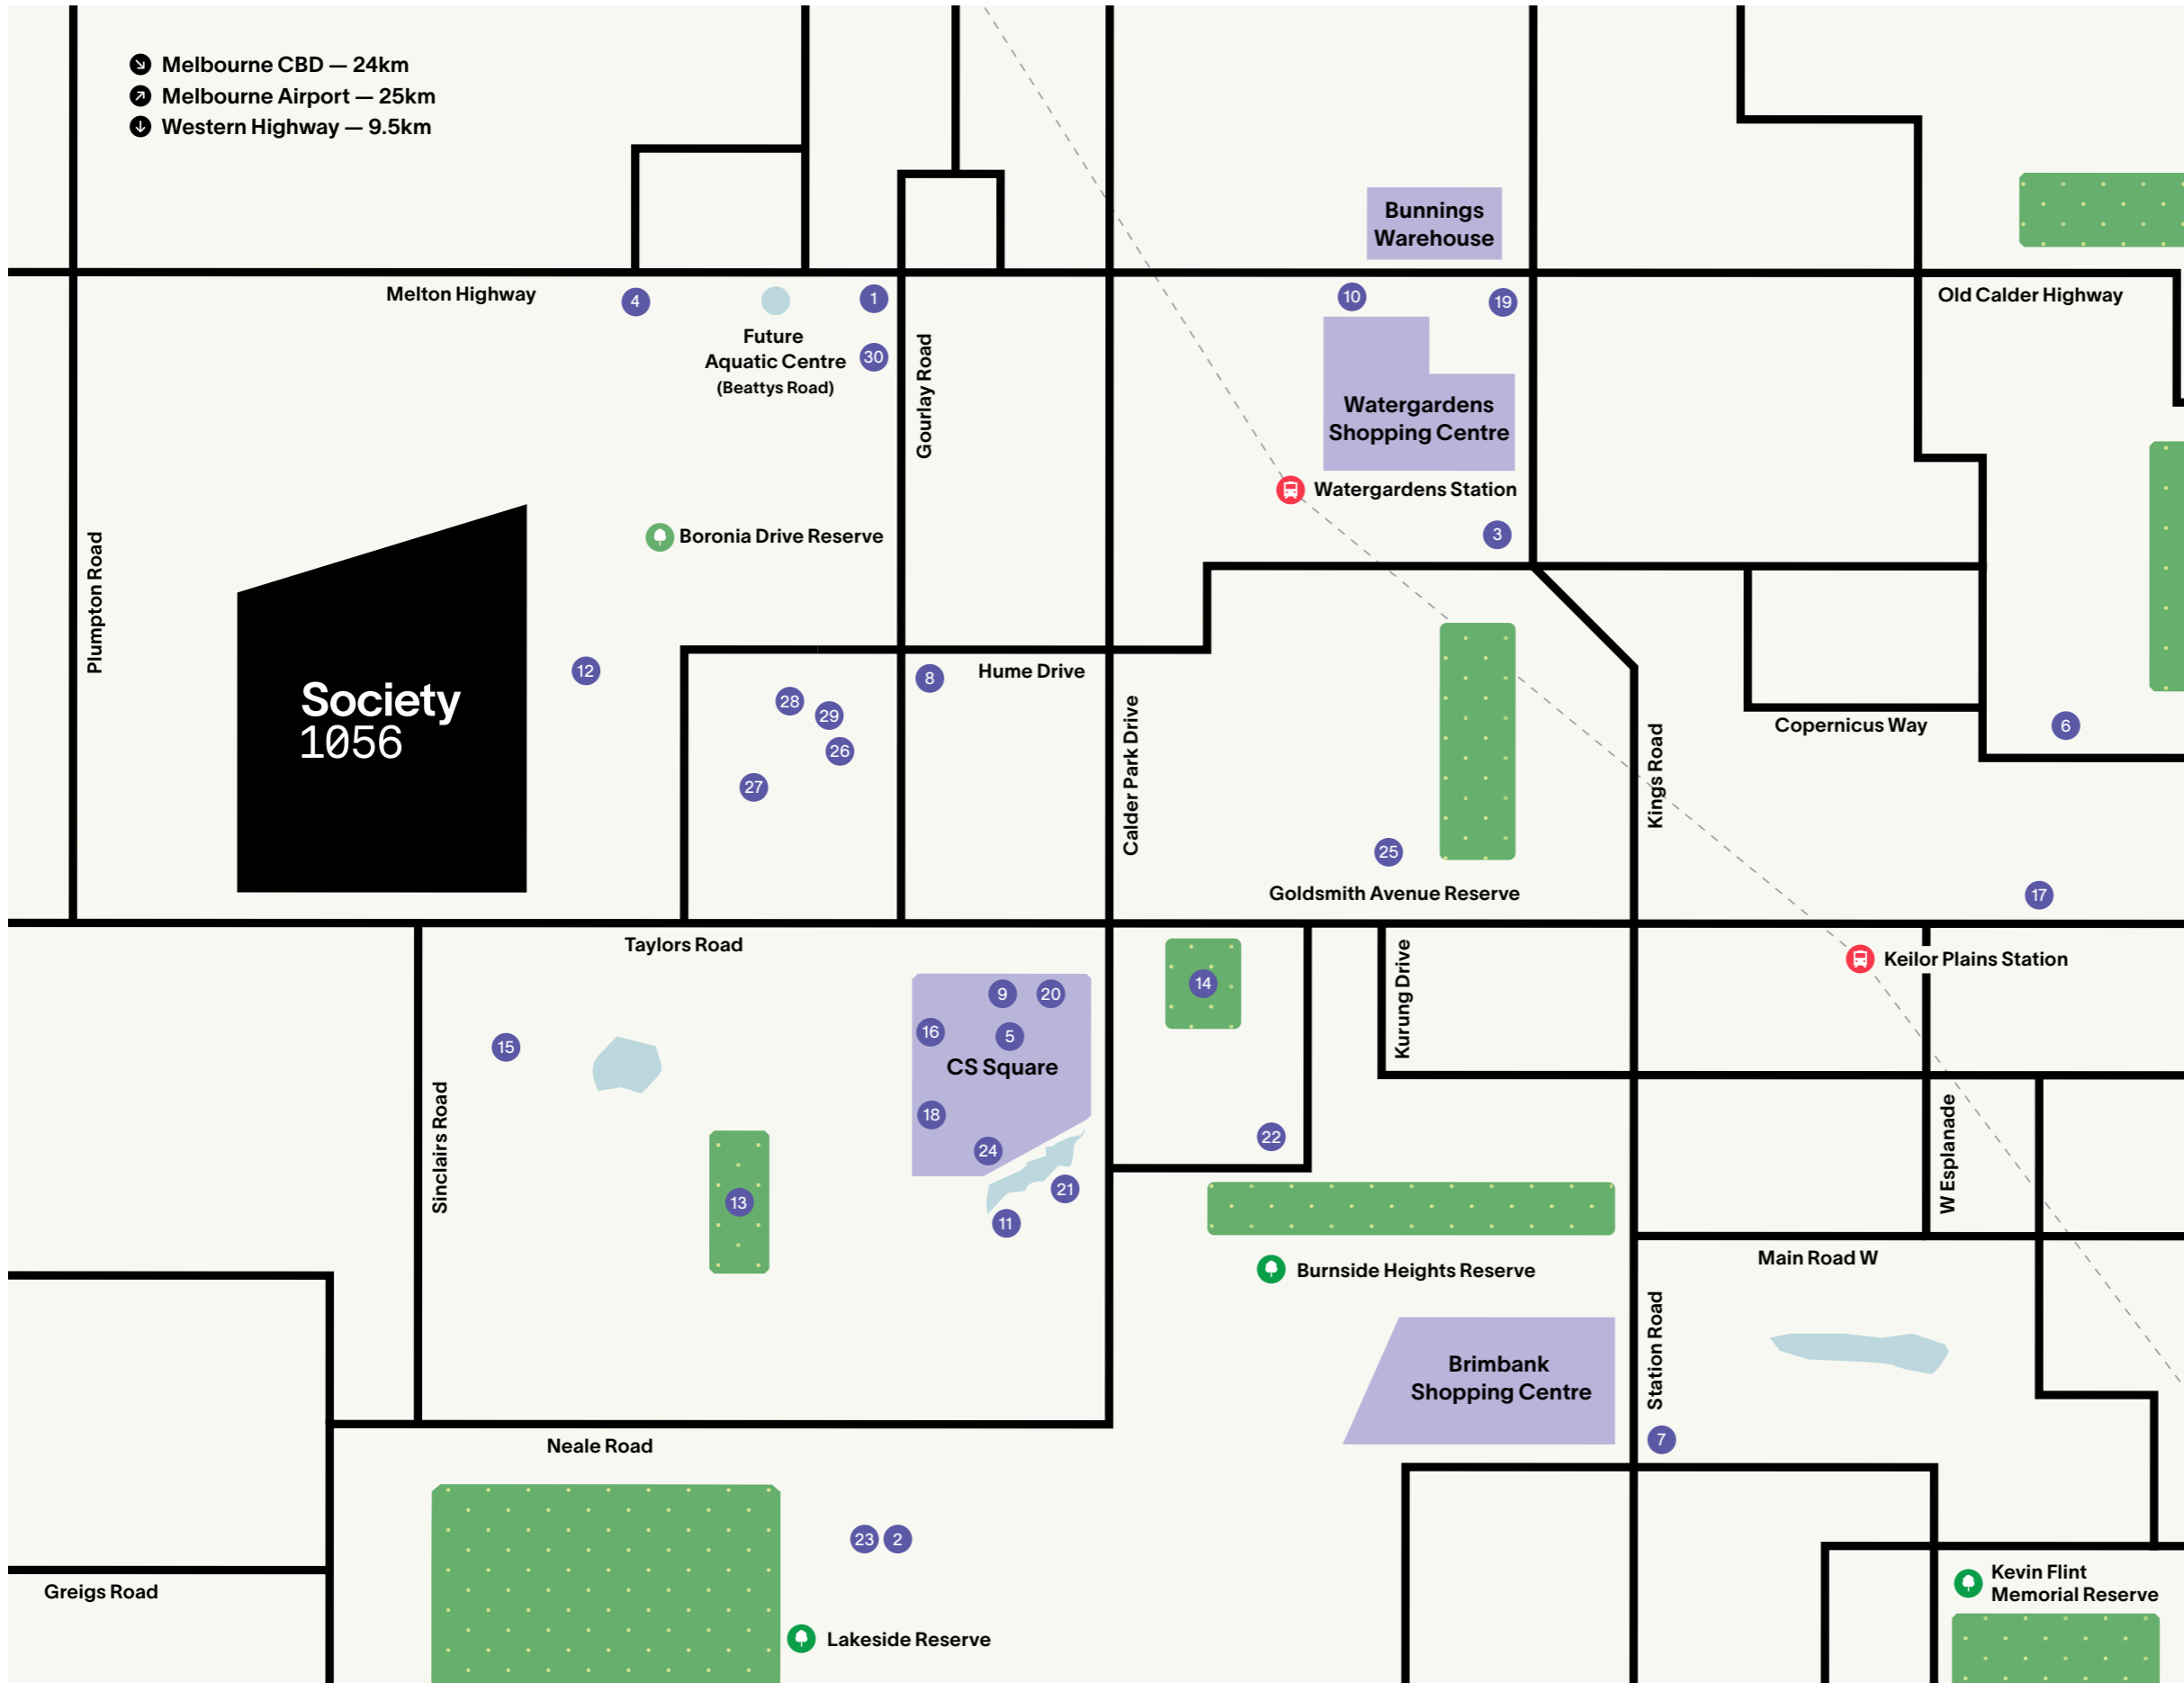

- 📍 Melbourne CBD — 24km
- ✈ Melbourne Airport — 25km
- 🛣 Western Highway — 9.5km

Restaurants & Bars

- 01 The Sugar Gum Hotel
- 02 The Boardwalk Pizzeria
- 03 New Mexico
- 04 Chur Thai
- 05 Priya Indian Cuisine

Retail & Convenience

- 06 Kmart
- 07 Aldi
- 08 Coles
- 09 Woolworths
- 10 Officeworks

Nature & Recreation

- 11 Caroline Springs Lake
- 12 Fraser Rise Fenced Dog Park
- 13 Caroline Springs Recreational Reserve
- 14 Inglewood Park
- 15 Chateau Promenade Playground

Health & Wellness

- 16 Active Medical Centre
- 17 Brimbank Aquatic Centre
- 18 Life Physiotherapy
- 19 F45 Training
- 20 Hola Yoga

Cafes & Eateries

- 21 Billy's Paddock
- 22 Enelssie Cafe and Grill
- 23 Kin Eatery
- 24 Red Beetle Cafe
- 25 Dulce Bakehouse

Education & Early Learning

- 26 Southern Cross Grammar
- 27 Springside West Secondary College
- 28 St George Preca Primary School
- 29 Penguin Childcare
- 30 Little Munchkins Childcare